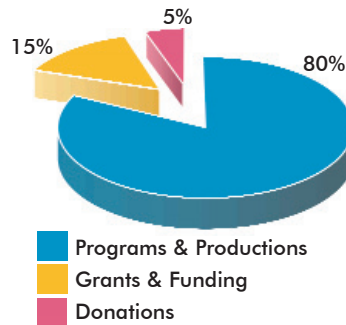

Revenues

The opportunity we all now share is to build upon 23 years of outstanding programming to create Ottawa's pre-eminent example of artistic education - both creatively and financially. The tremendous support from our parents, adult students, alumni and community supporters has demonstrated that OSSD is valued in the community. Now we must turn our attention to ensuring that OSSD is never again in peril because of short-term cash flow concerns.

The school needs your help. We need to complete OSSD's $50,000 fundraising drive by 31 August 2011. Although we are well on our way to achieving this goal, your donation is needed to ensure our success. We understand that, for some, times are difficult, but we ask you to do what you can to help. Whatever the amount, your tax-deductible donation will help to ensure that OSSD is able to continue to deliver exceptional educational programming, helping people of all ages build confidence, literacy, social skills and creative capacity. Please, donate now.

Aside from donations, the Board is seeking new members who can potentially connect the school to corporate donations and sponsorships, as well as parent volunteers to help organize an annual fundraising event for the school.

Most importantly, we need you to keep registering for the excellent programming offered at the school. Registrations are the lifeblood of OSSD. Many summer camp offerings are now fully booked, but there are still plenty of great opportunities. As well, the Ottawa Theatre School is now auditioning for fall classes, and registration for all September classes will begin shortly. Watch our website for details!

Spread the word that OSSD is here to stay and will continue to contribute to a vibrant cultural life in Ottawa.

Warmest regards,
Randy McIntyre - Chair, OSSD Board of Directors

Donations can be made on our website at ossd.com or visit us at OSSD at 294 Picton Ave. We'd be very glad to accept your donation!

Also at the FRINGE FESTIVAL

The Senior Acting Company (students 16 - 19 years) is presenting *Moonfleece* by Philip Ridley as part of the Ottawa International Fringe Festival. It's an edgy play in which a new generation encounters a world torn apart by the adults. Families and friendships are splintered by the politics of race, sexuality and money. Scathing political satire is

juxtaposed against magical storytelling with strange resonances of Hamlet. *Moonfleece* is an adventure by a mature company of young actors not to be missed. *Moonfleece* plays June 17 - 26 in Studio 311, Academic Hall, University of Ottawa, 35 Rue Seraphin-Marion.
www.ottawafestival.com